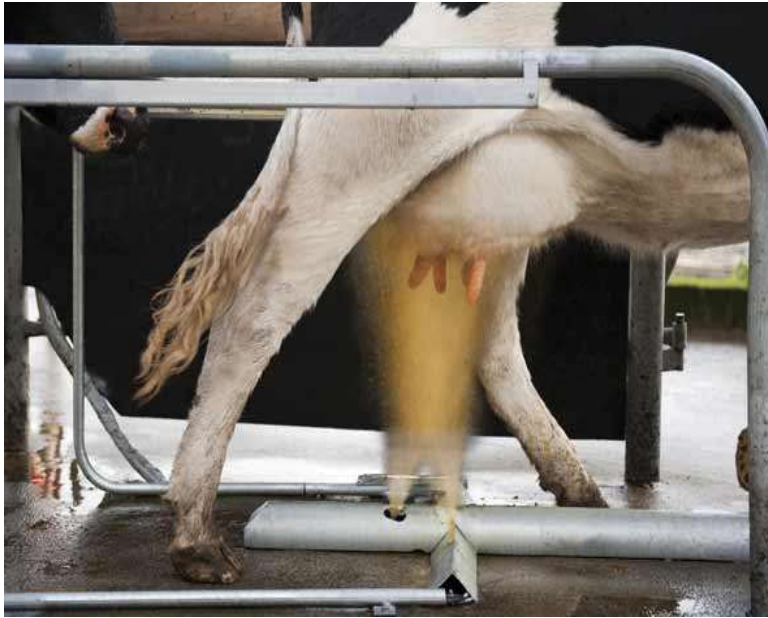

GREAT Results Using A WETIT QDO to Post Dip

Automatically Post-Dipping every cow means a greater percentage of cows are post dipped and a reduction in total milking time per session. It may reduce labor required depending on current manpower in the parlor.

Great Improvement in Herd Health!

A WETIT QDO Automatic Post Dip Teat Sprayer was installed on a 930-cow dairy in April 2019 in the single return alley pictured above on the right.

In June 2019 The Dairy received its first Milk Quality Award ... it's somatic cell count is at an all-time low and holding, and clinicals are also at an all-time low!

A Reduction in Somatic Cell Counts!

Reduced cases of new mastitis and lower SCC have been seen on nearly all dairies that have installed WETIT Automatic Teat Spray Systems.

Consistency?

YES! The WETIT QDO consistently sprays the same volume of dip 2 or 3X daily extremely accurately, 365 days a year for the best possible coverage.

Conclusion: WETIT QDO Automatic Teat Sprayers typically show an acceptable return on investment with healthier herds being milked in less time per session, or more cows in the same time, by less stressed and happier operators.